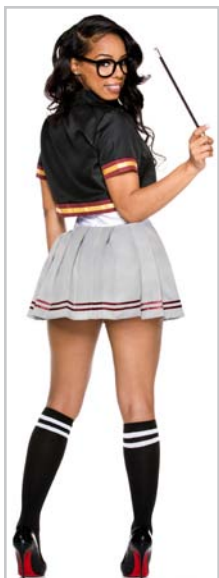

# 71157 WIZARD SCHOOLGIRL

**NEW!** 6 PC. includes:

Contrast trim crop top with patch detail,  
bottoms with plaid overlay skirt, collar with  
attached tie, hat, glasses, and wand

Size: XS, SM, ML

Shown with: 5747 Opaque knee hi