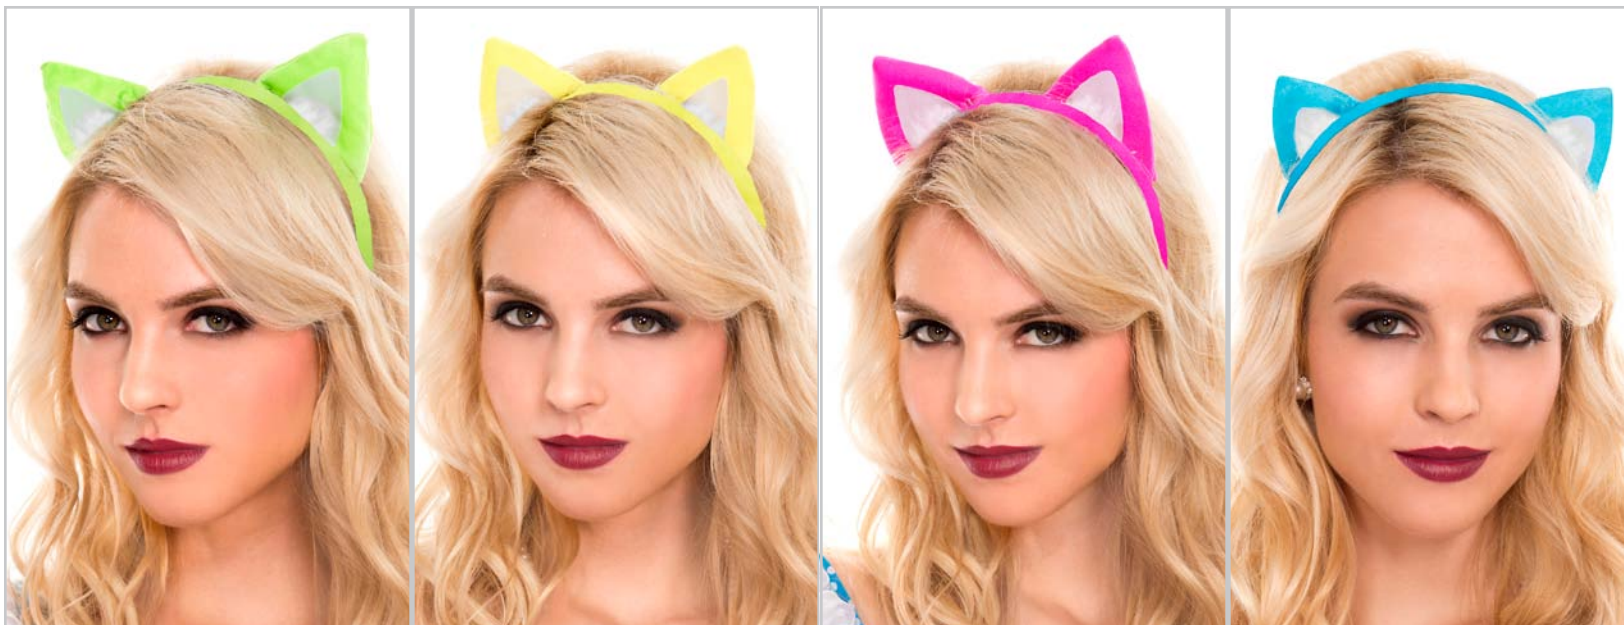

## 70823 FUZZY CAT HEADBAND

Size: One Size

Color: Black/White, White, Red/White, Plaid/White, Blue/White