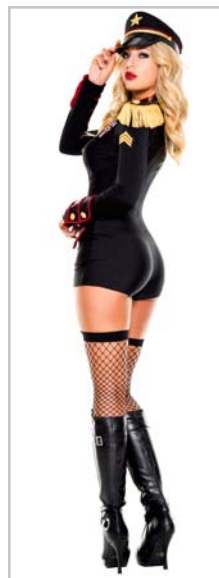

70865 MILITARY GENERAL

3 PC. includes:

Zip up romper with gold buttons and red detailing,
matching hat and white gloves

Size: XS, SM, ML Color: Black/Red

Shown with: 4930 Mini diamond net spandex thigh hi