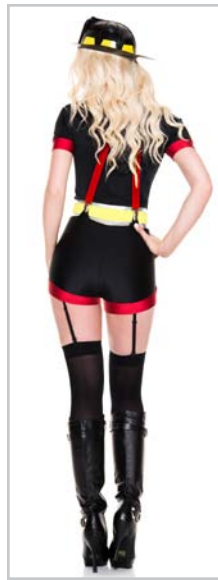

71015

FIRE CAPTAIN

3 PC. includes: Reflective trim romper with attached suspenders and hat

Size: XS, SM, ML

Shown with: 4745 Opaque thigh hi