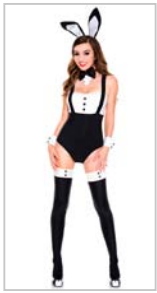

70618
page 15