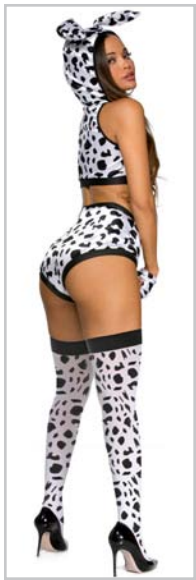

### 70757 DELUXE QUEEN BEE

6 PC. includes:  
Striped tutu dress with attached daisy flowers,  
headband, choker, arm warmers, thigh hi and wings  
Size: XS, SM, ML, XL