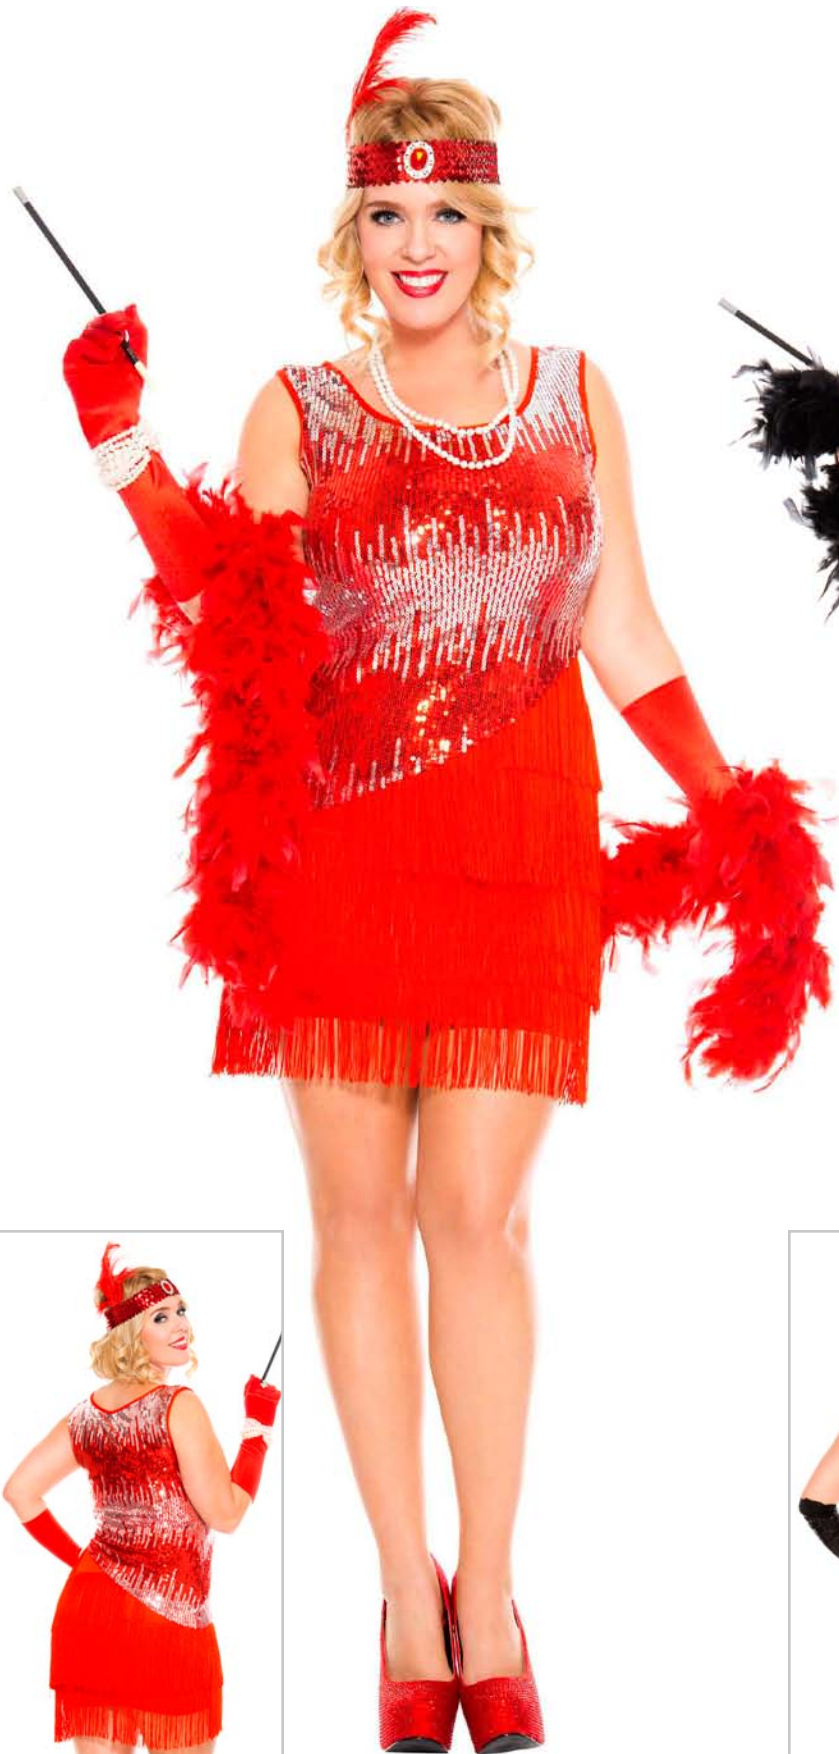

70595Q

FEARLESS FLAPPER

3 PC. includes:

Plus size asymmetrical sparkly silver and red sequin fringe dress, headpiece and cigarette holder

Size: 1X/2X, 3X/4X Color: Red

Shown with: 426 Elbow length satin gloves

70595Q

FEARLESS FLAPPER

3 PC. includes:

Plus size asymmetrical sparkly silver and black sequin fringe dress, headpiece and cigarette holder

Size: 1X/2X, 3X/4X Color: Black

Shown with: 406 Elbow length sequin with lace trim arm warmer

P
L
U
S
S
I
Z
E