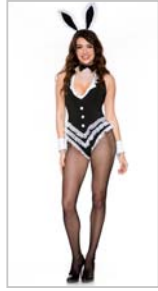

71098
page 12