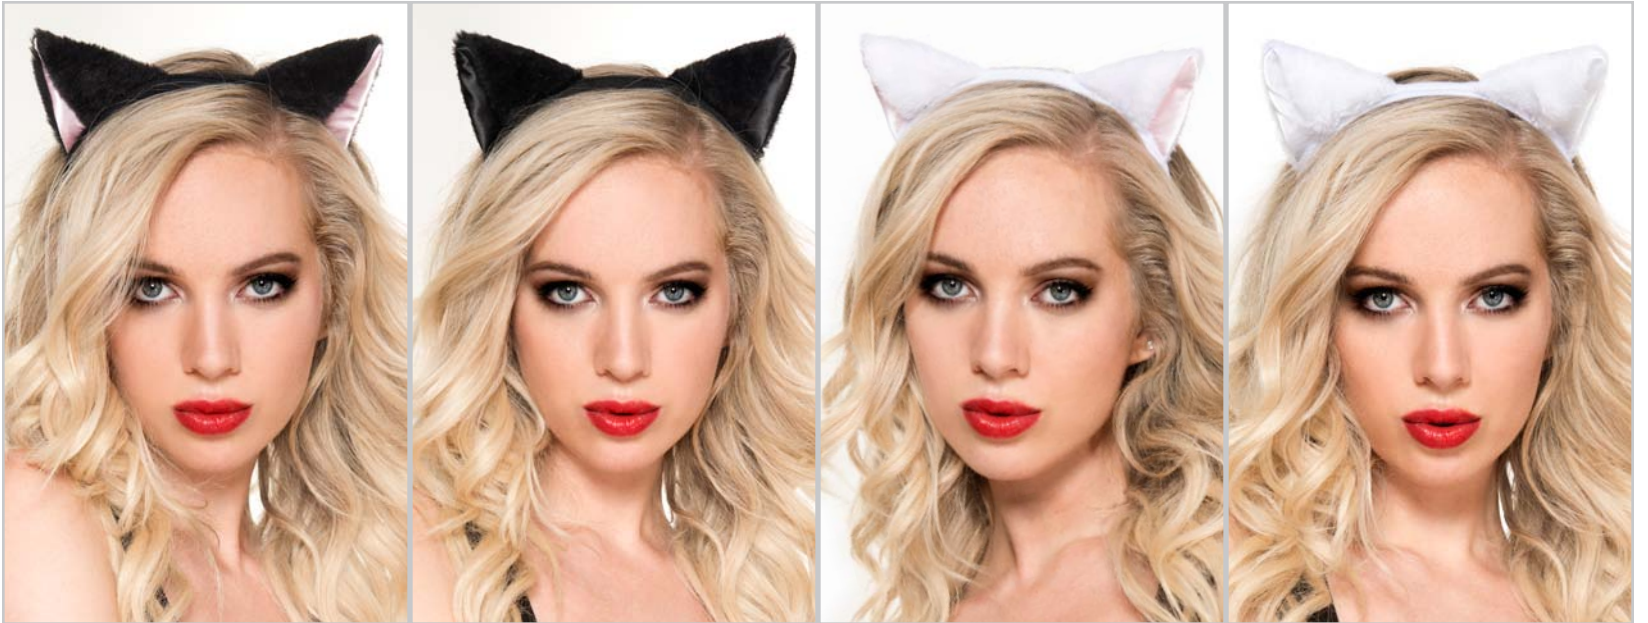

71070 CAT HEADBAND

Size: One Size

Color: Black/Pink, Black, White/Pink, White