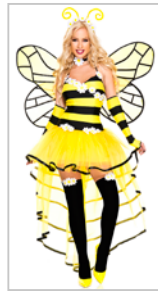

70757
page 9