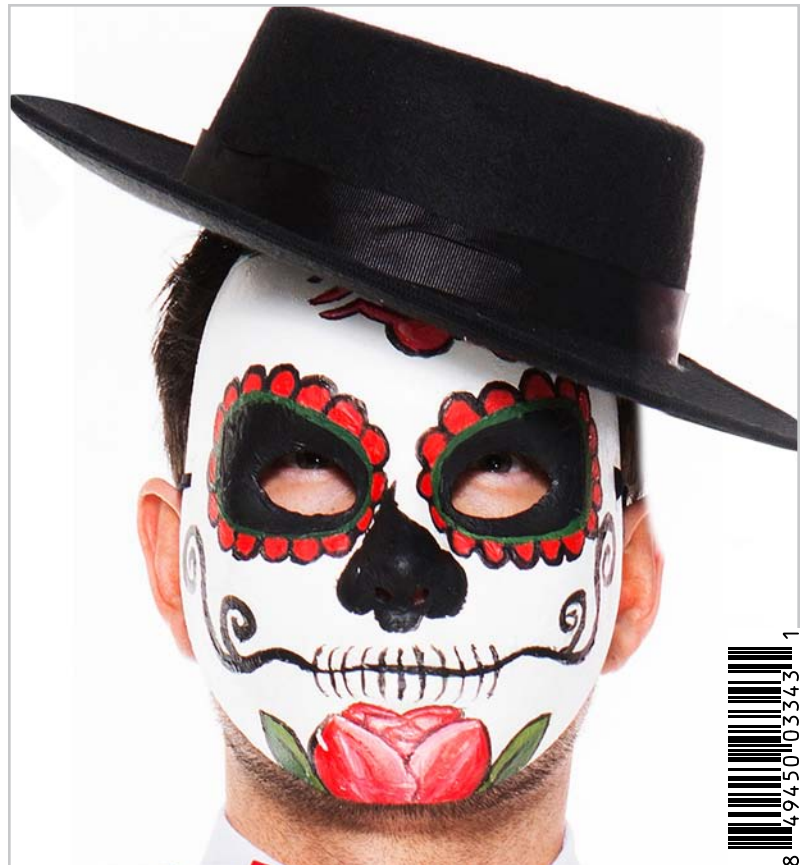

76633
DAY OF THE DEAD MASK

Size: One Size