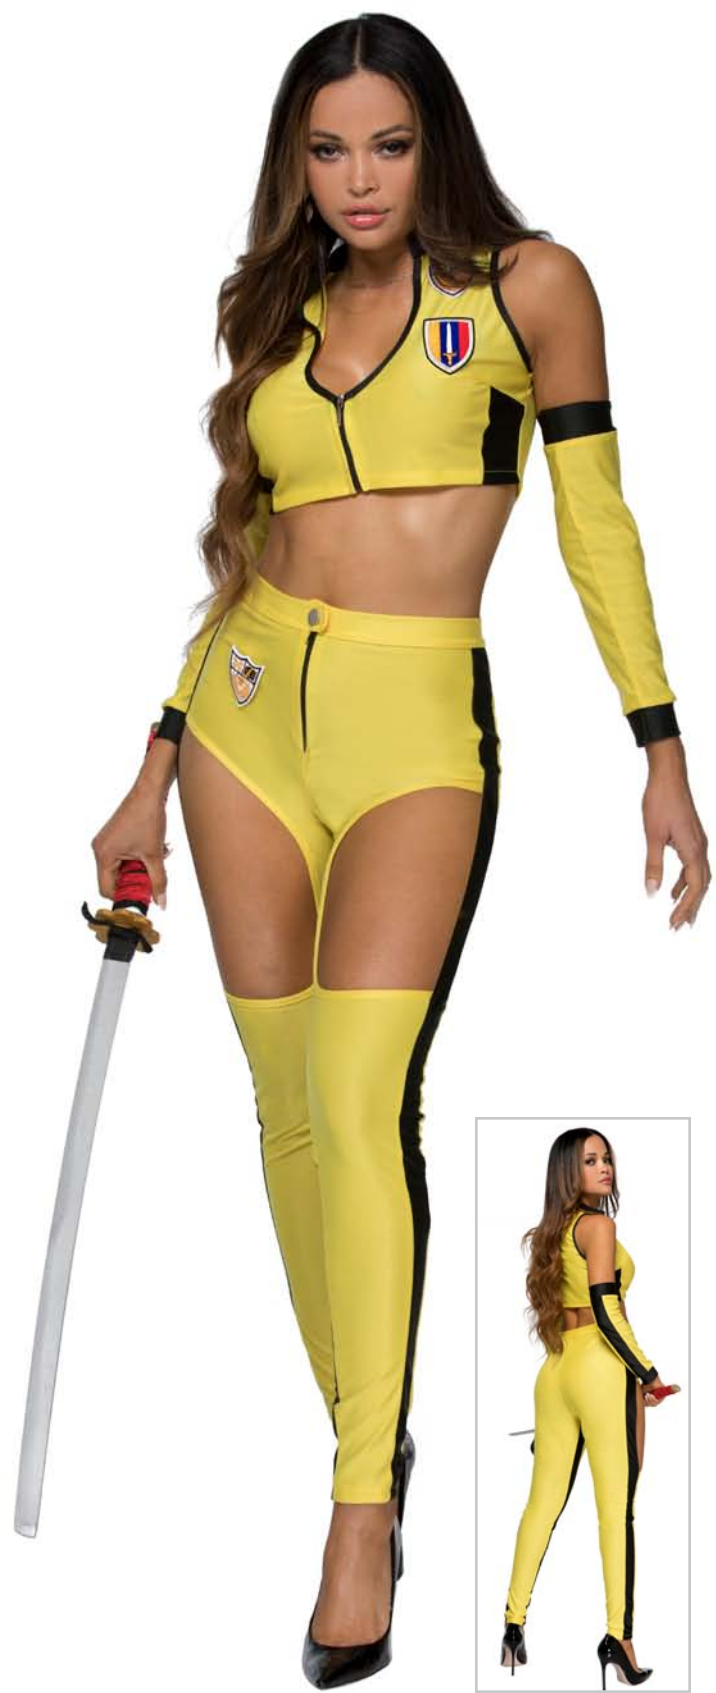

71138 KILL NINJA

3 PC. includes:
Top, pants, and armbands
Size: XS, SM, ML, XL