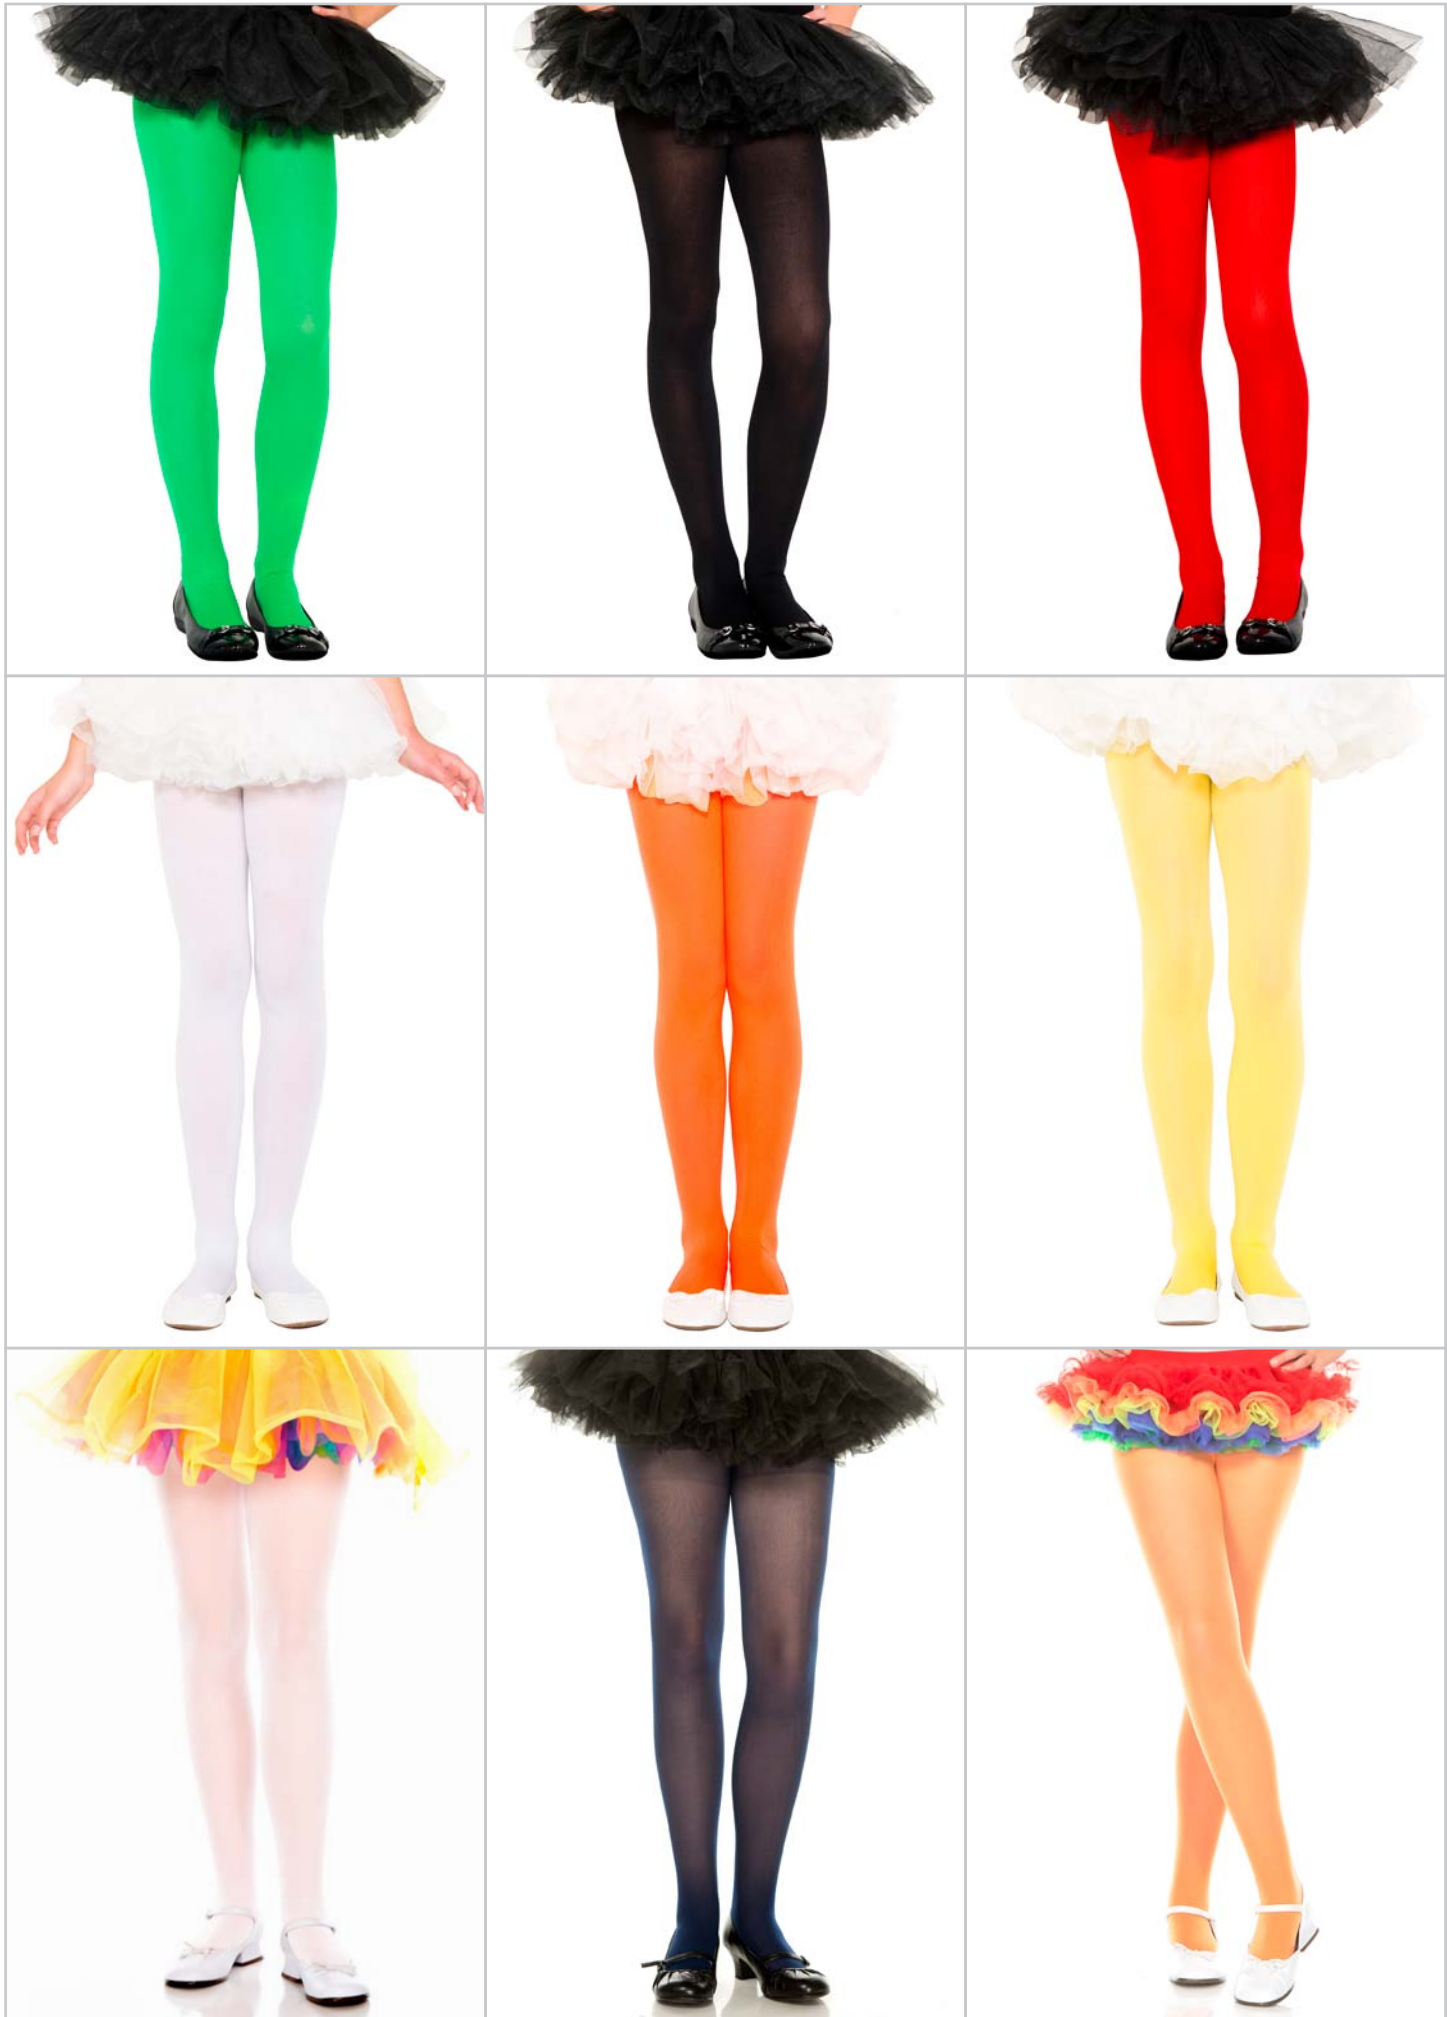

280 GIRLS OPAQUE TIGHTS

Size: S, M, L, XL

Color: Kelly Green, Black, Red, White, Orange, Yellow, Pink, Navy, Nude