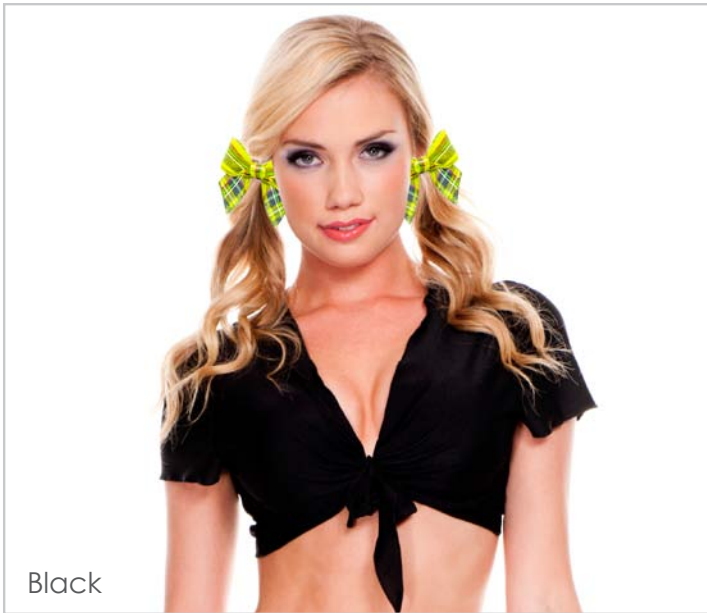

White

Black

SM 8 49450 05821 2

ML 8 49450 05820 5