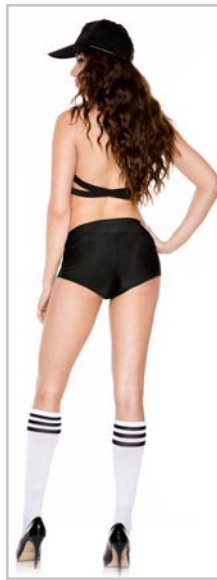

71092 LEAGUE REFEREE

4 PC. includes:
Stripes halter crop top,
stretched booty shorts, whistle, and hat
Size: XS, SM, ML

Shown with: 5736 Striped top opaque knee hi