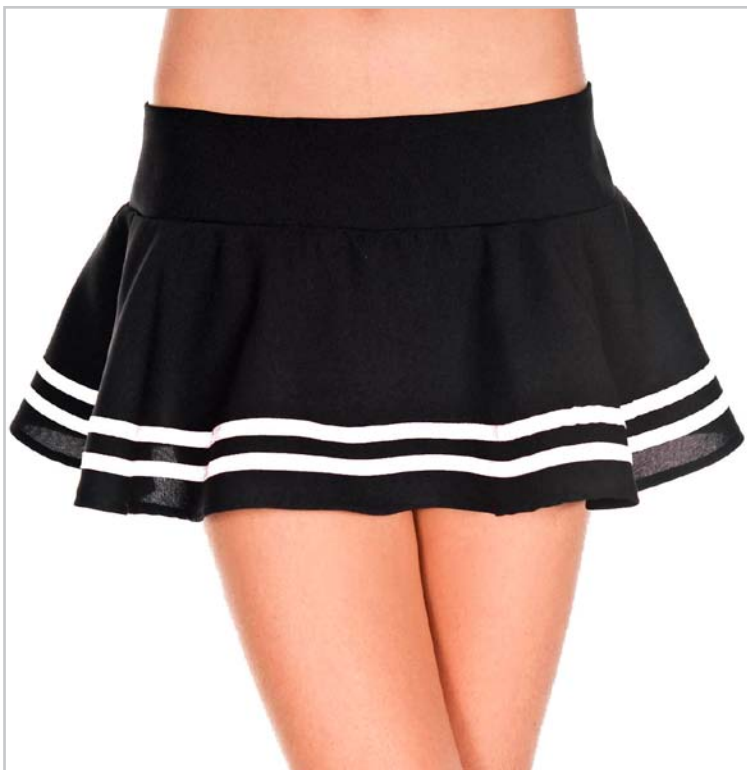

182 DOUBLE STRIPED WAVY SKIRT

Size: One Size
Color: Black/White, White/Black, Red/White, Pink/White, Blue/White