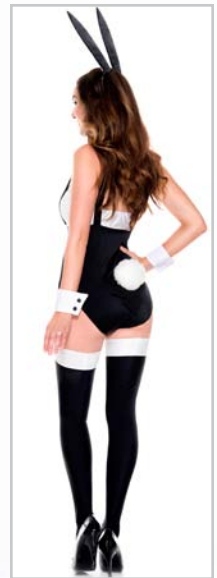

70618 PLAYTIME RABBIT

5 PC. includes:

Strapless teddy with attached suspenders, ears, bow tie, wrist cuffs and thigh hi

Size: XS, SM, ML