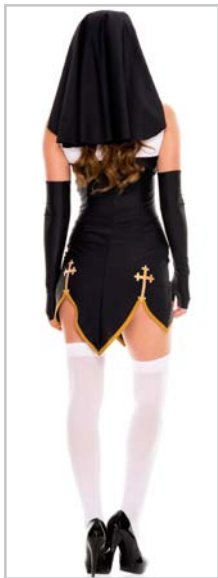

## 70569 SINFULLY HOT NUN

4 PC. includes:

Gold trim hi-low dress with flared bell sleeves, habit and thigh hi

Size: XS, SM, ML, XL

Shown with: 4629 Gothic cross opaque thigh hi