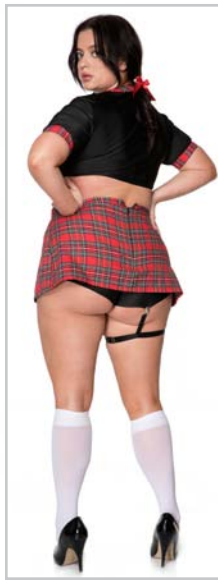

# 70900Q HALF TIME REFEREE

4 PC. includes:  
Plus size zip up striped shirt,  
matching leggings, hat, and whistle  
Size: 1X/2X, 3X/4X

1X  
2X 8 49450 06779 5

3X  
4X 8 49450 06780 1

P L U S S I Z E