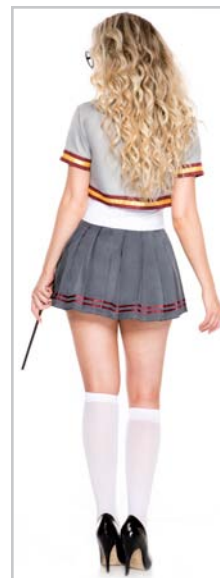

71101 WIZARD GRADUATE

4 PC. includes:
Pleated strapless skirt dress with attached tie,
short sleeve jacket, glasses, and wand
Size: XS, SM, ML, XL

Shown with: 5747 Opaque knee hi