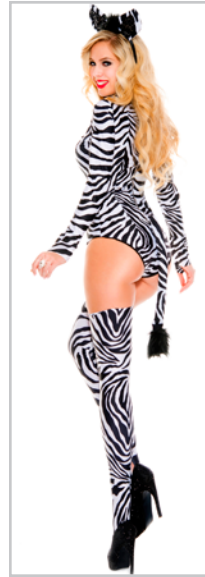

70650 Z IS FOR SEXY ZEBRA

4 PC. includes:
Zebra print long sleeve teddy with front glitter details,
zebra ears, detachable tail and thigh hi

Size: XS, SM, ML