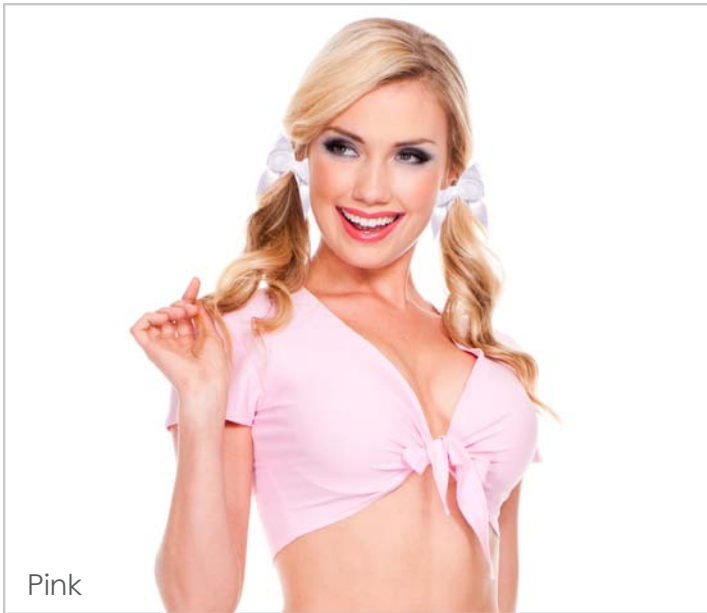

Red

Pink

SM 8 49450 06509 8

ML 8 49450 06237 0