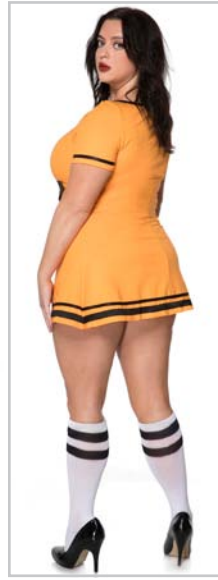

71129Q

PUMPKIN DRESS

1 PC. includes:
Plus size orange jack-o-lantern face orange dress

Size: 1X/2X, 3X/4X

Shown with: 5721 Knee hi (Sold separately)