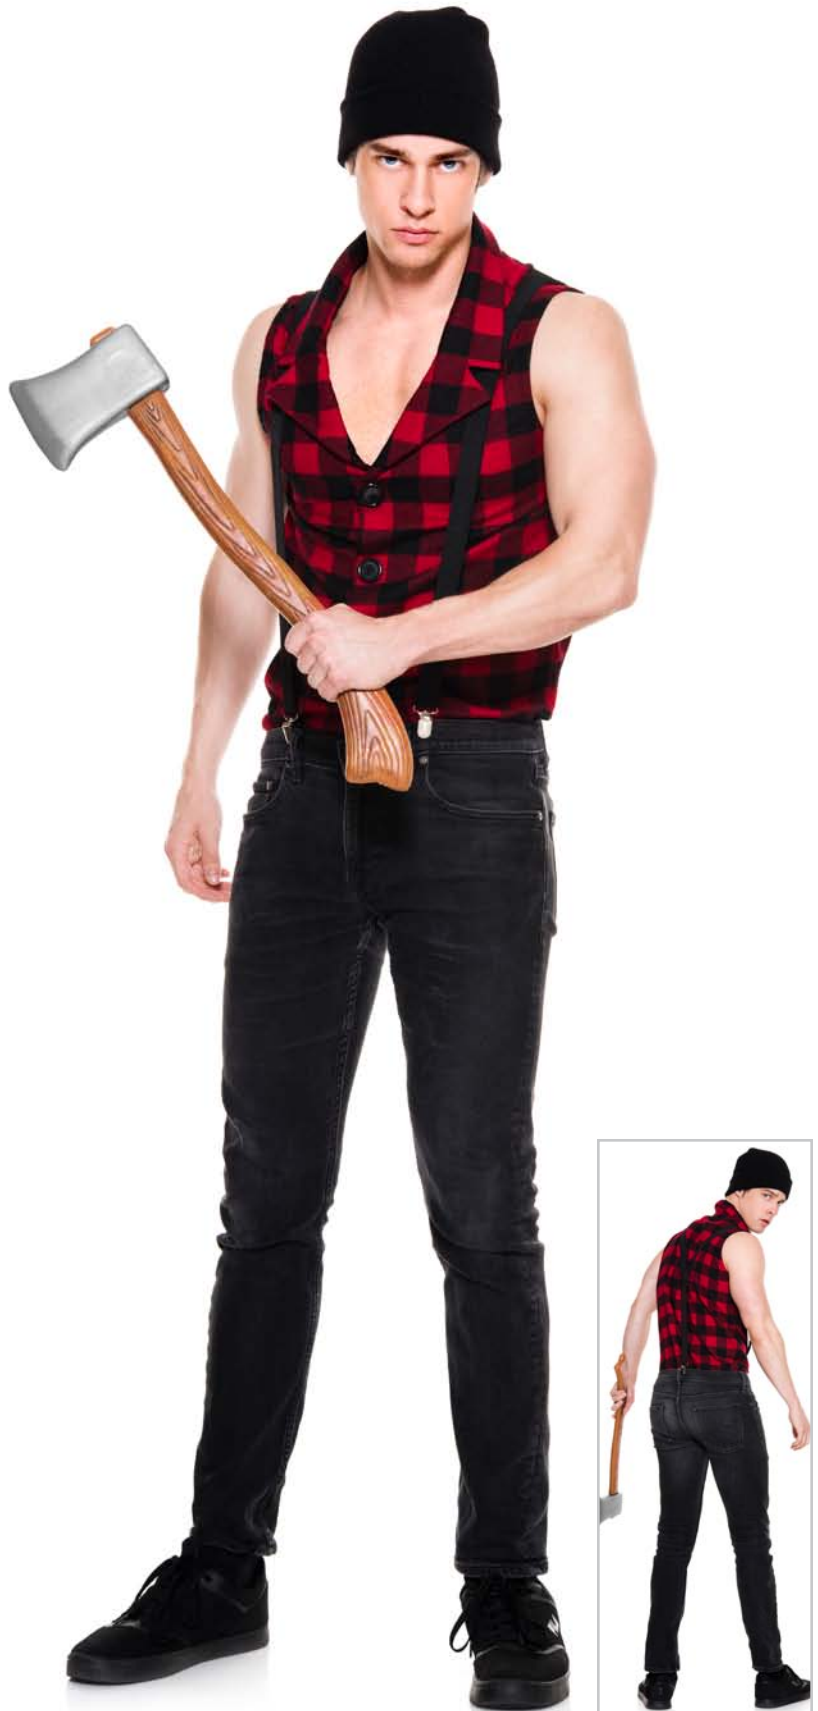

76644

HANDSOME LUMBERJACK

3 PC. includes:
Checker print sleeveless shirt, hat, and suspenders
Size: M, L, XL