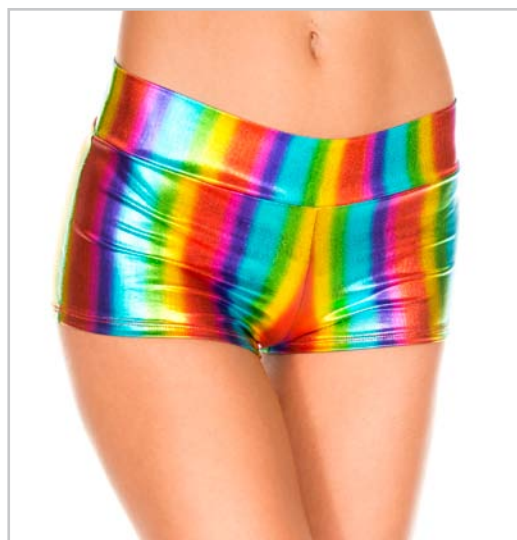

149 RAINBOW METALLIC
BOOTY SHORTS

Size: One Size Color: Rainbow