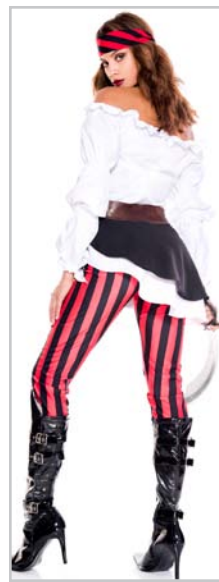

70933 SEVEN SEAS PIRATE

5 PC. includes:

Off the shoulder asymmetrical dress with lace up bodice, striped pants, red and black head tie, choker, and brown belt

Size: XS, SM, ML, XL