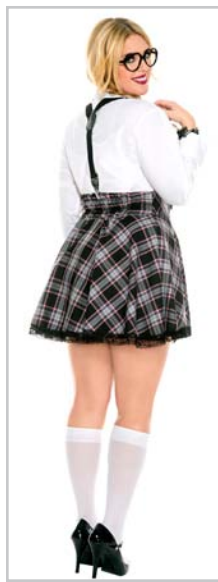

### SEXY SCHOOLGIRL

3 PC. includes:  
 Plus size white top with red plaid skirt,  
 red plaid neck tie and red ribbon

Size: 1X/2X, 3X/4X

Shown with: 5747 Opaque knee hi (Sold separately)

**25086Q**

**HIGH CLASS NERDY**