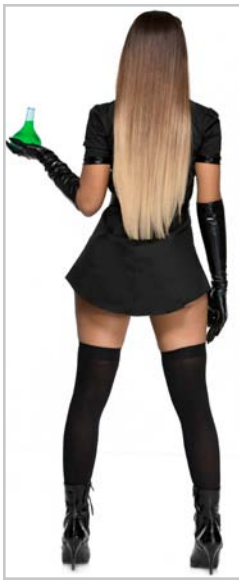

71117 STEAMPUNK SCIENTIST

4 PC. includes:

Button up dress with gloves, belt and goggle

Size: XS, SM, ML, XL Q: 1X/2X, 3X/4X

Shown with: 4745 Opaque thigh hi (sold separately)