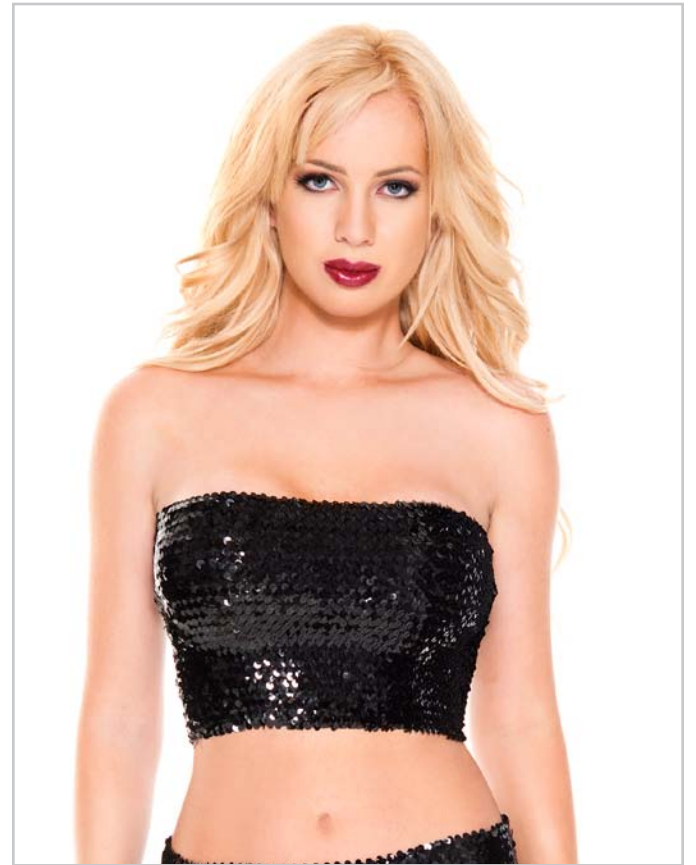

9155 SEQUINED TOP

Size: SM, ML
Color: Black