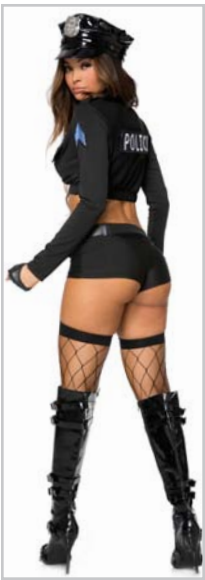

71133

NAUGHTY ARRESTING POLICE

7 PC. includes: Zip up collar crop top with badge accents, shorts, belt, police hat, gloves, baton, and handcuffs

Size: XS, SM, ML, XL

Shown with: 4924 Diamond net spandex thigh hi (sold separately)