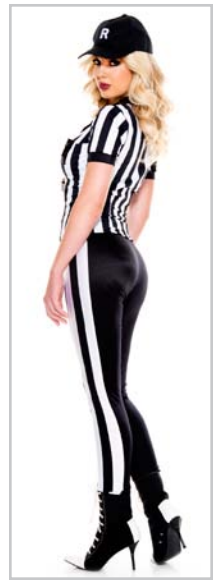

70900 HALF TIME REFEREE

4PC. includes:
Zip up striped shirt, matching leggings,
hat, and whistle
Size: XS, SM, ML, XL Q: 1X/2X, 3X/4X