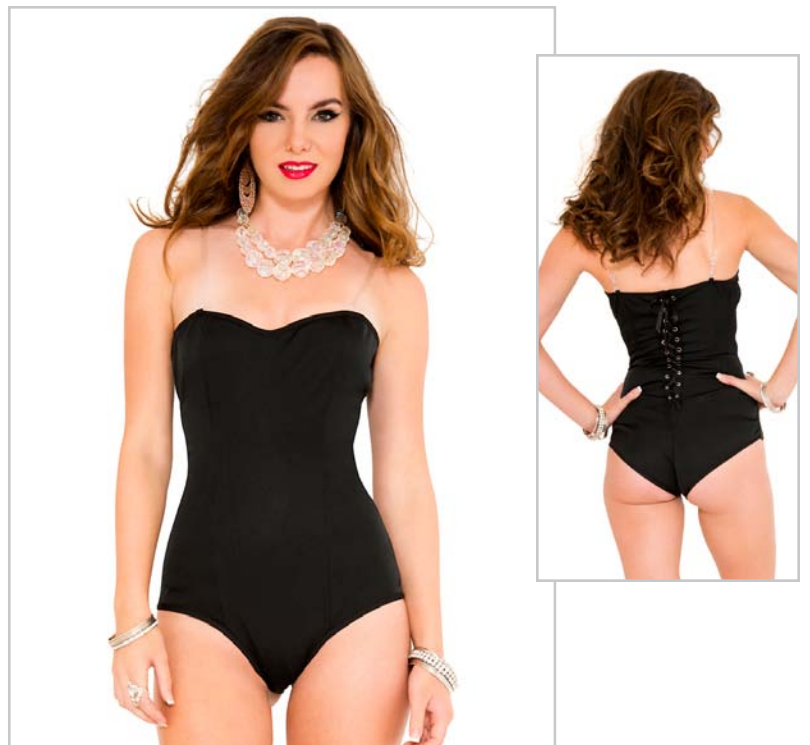

70610 STRAPLESS BODYSUIT

1 PC. includes: Strapless lace up back bodysuit
Size: One Size Color: Black