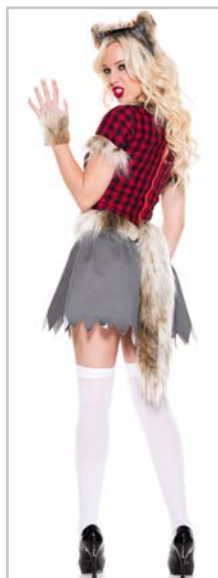

70981 FIERCE WEREWOLF

5 PC. includes:
Checker print top with attached faux fur tail, ripped skirt,
wolf ears headband, wrist cuffs, and thigh hi
Size: XS, SM, ML, XL

Shown with: 4702 Claw scratches thigh hi