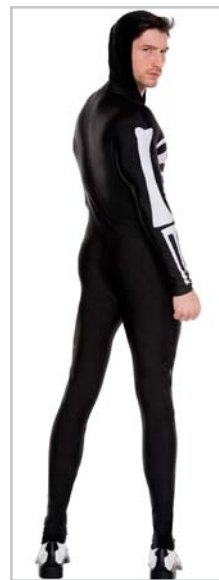

76630

SKELETON BODYSUIT

1 PC. includes: Skeleton printed long sleeve zip up bodysuit with attached hood

Size: M, L, XL