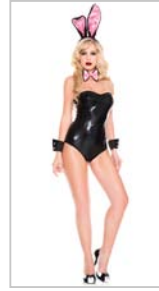

70787
page 14