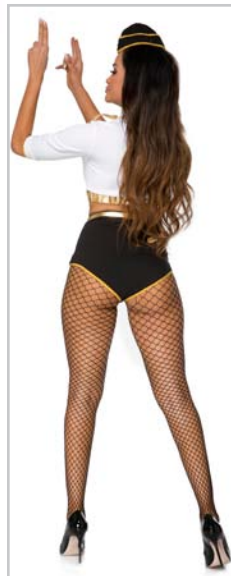

71126

SEXY AIRLINE ATTENDANT

5 PC. includes:
Gold trim pencil cut shorts, top, hat, and collar
Size: XS, SM, ML, XL

Shown with: 9030 Mini diamond net spandex pantyhose (sold separately)