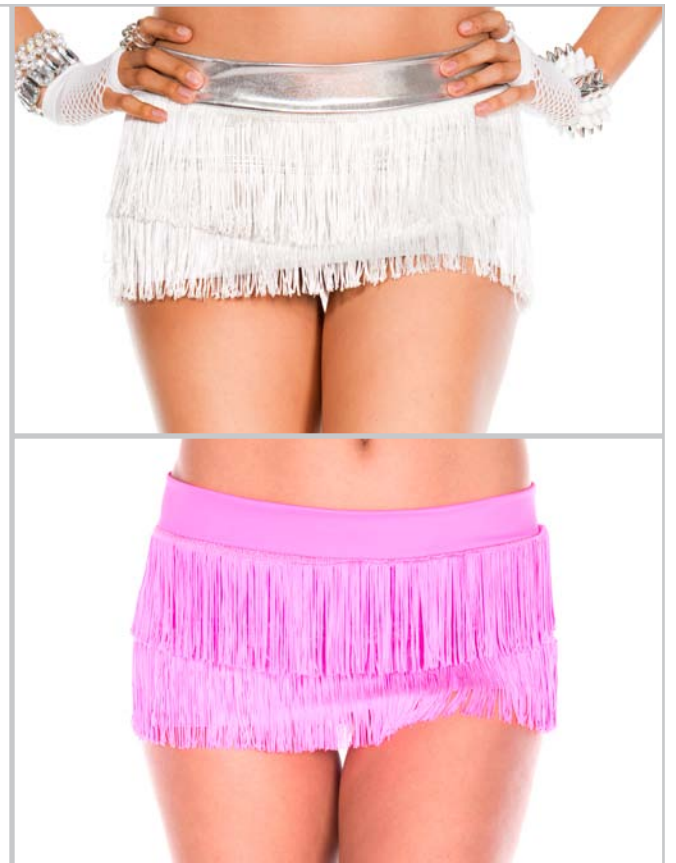

185 PLEATED DOUBLE STRIPED SKIRT

Size: One Size Color: Navy Blue/White

S
H
O
R
T
,
S
K
I
R
T
&
W
A
R
M
E
R