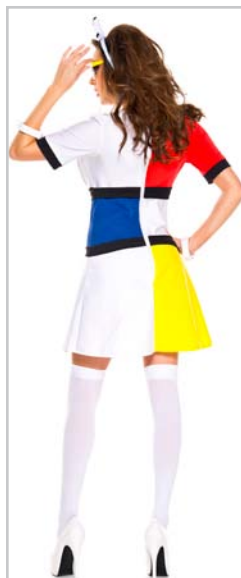

## 71034 CLUELESS SCHOOL GIRL

4 PC. includes:  
 Plaid zip up vest, long sleeve top,  
 matching pleated skirt, and headband  
 Size: XS, SM, ML, XL

Shown with: 5747 Opaque knee hi