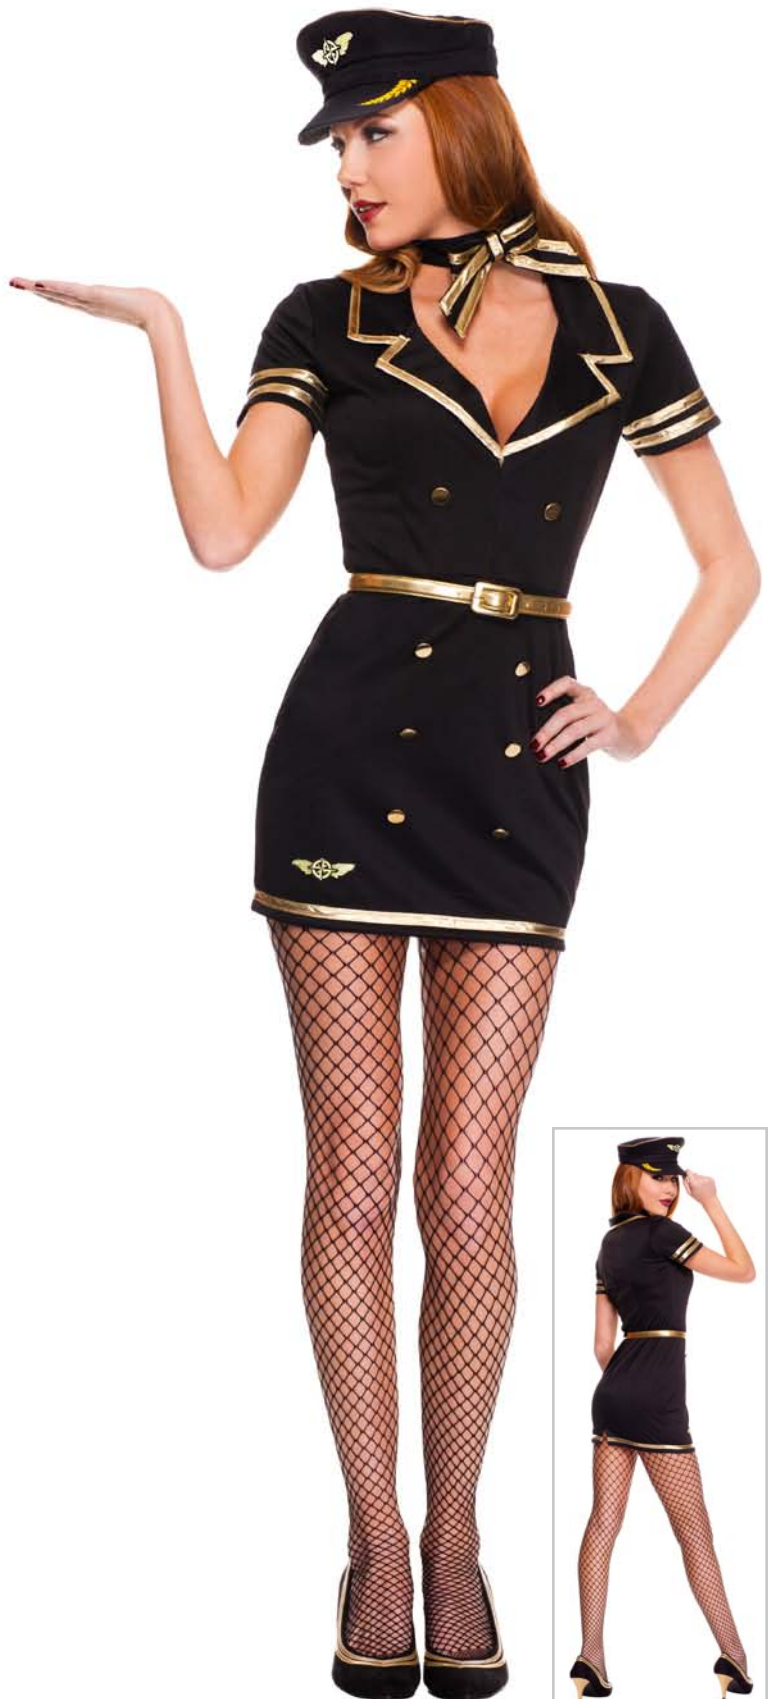

Shown with: 4930 Mini diamond net spandex thigh hi

**71126**

**SEXY AIRLINE ATTENDANT**

5 PC. includes:  
Gold trim pencil cut shorts, top, hat, and collar  
Size: XS, SM, ML, XL

Shown with: 9030 Mini diamond net spandex pantyhose (sold separately)