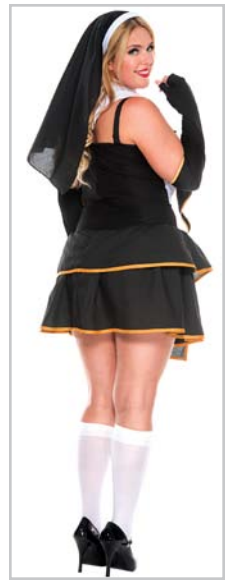

70627Q
FLIRTY NUN

4 PC. includes:
Plus size gold trim two layer dress,
habit, neck piece and arm warmers
Size: 1X/2X, 3X/4X

Shown with: 5747 Opaque knee hi