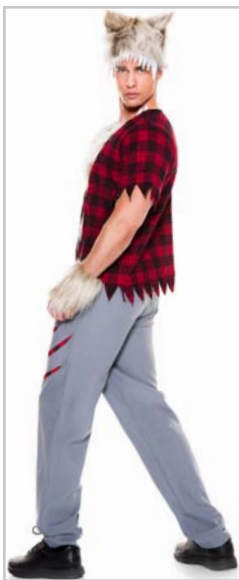

8 49450 01712 7

**76006**

**OFFICER ARREST ME**

5 PC. includes:  
 Button shirt, tie, hat, gloves and baton  
 Size: M, L, XL

**76644**

**HANDSOME LUMBERJACK**

3 PC. includes:  
 Checker print sleeveless shirt, hat, and suspenders  
 Size: M, L, XL