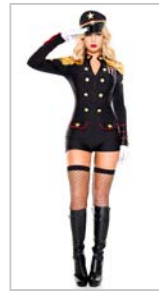

70865
page 19