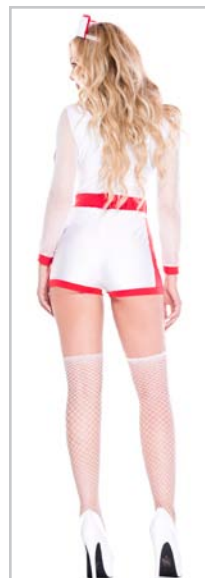

70937

HOSPITAL RISQUE NURSE

4 PC. includes: Fishnet sleeves romper with zip up collar and attached garters, belt, nurse headband, and stethoscope

Size: XS, SM, ML, XL

Shown with: 4936 Mini diamond net spandex stockings