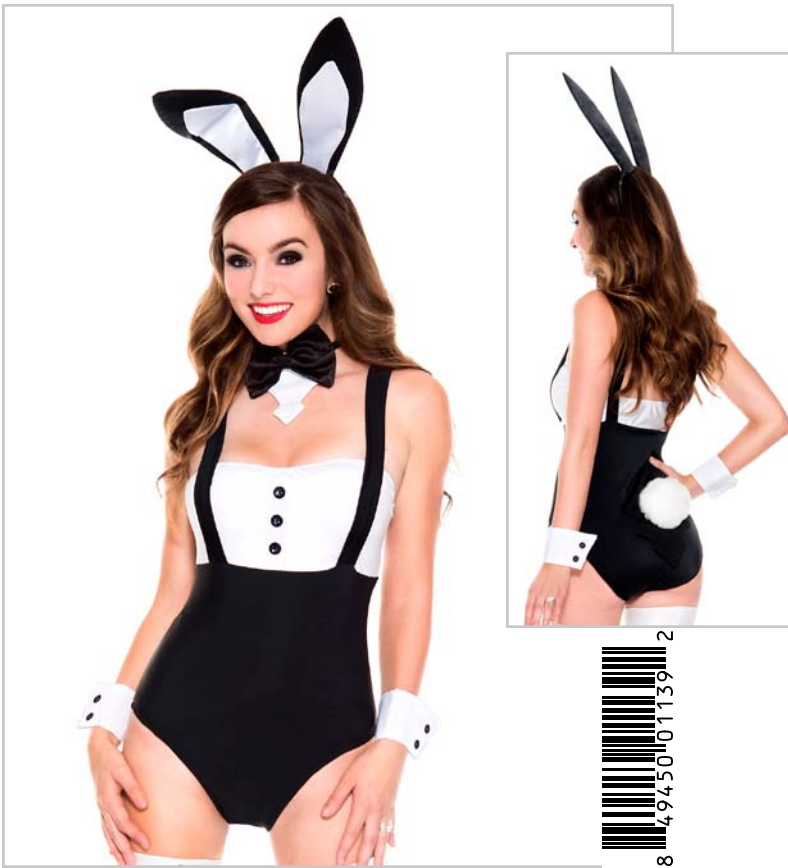

70817 4 PC. PLAYTIME RABBIT KIT

Includes: Ears, bow tie, cuffs and plush tail
Size: One Size