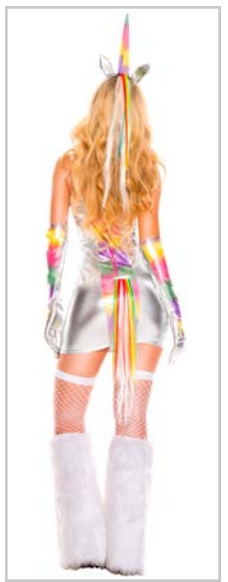

70635 UNICORN FANTASY

5 PC. includes:

Silver shiny mini dress with rainbow colored details, headpiece, choker, gloves and tail

Size: XS, SM, ML, XL Q: 1X/2X, 3X/4X

Shown with: 5535 Faux fur leg warmers, 4930 Mini diamond net spandex thigh hi