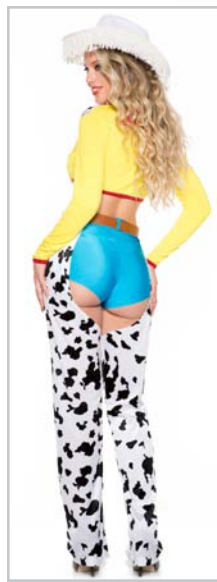

71089 COWGIRL SHERIFF

5 PC. includes:

Button up long sleeve top with fringe detailing, booty shorts with attached cow print chaps, belt, red scarf, and cowgirl hat with fringe

Size: XS, SM, ML