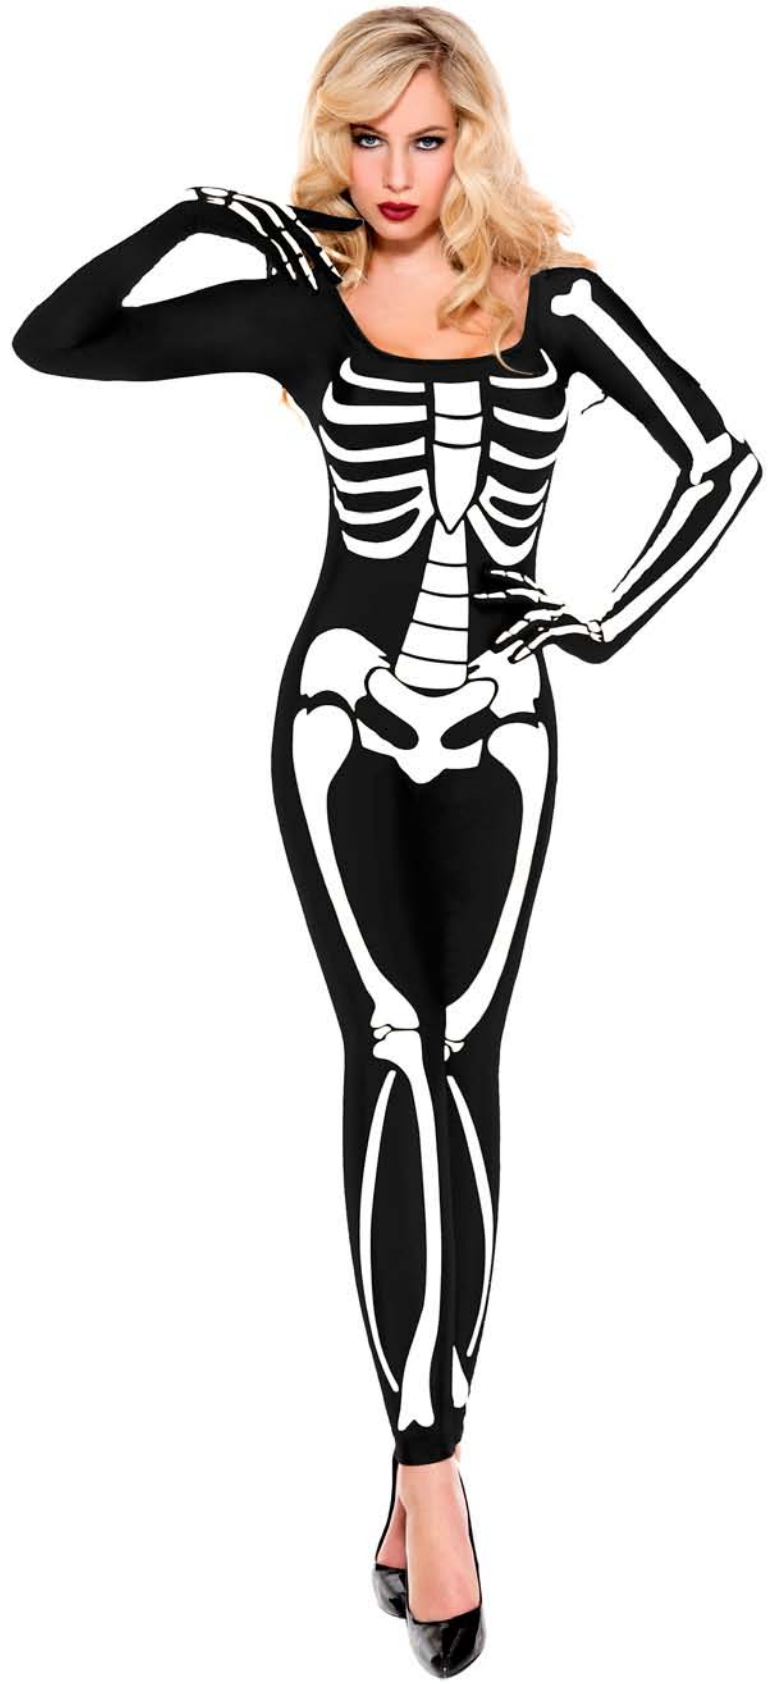

70700

SKELETON BODYSUIT

1 PC. includes:
Skeleton print long sleeve bodysuit

Size: XS, SM, ML

Color: Black/White